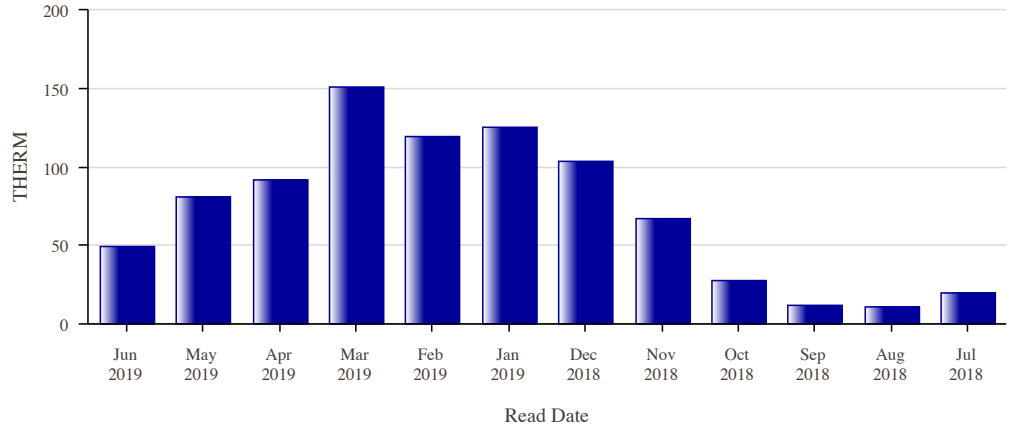

Show Usage For

Showing Month 1 to 12 out of 24 Months

The tables below show your energy usage for the past 24 months. This information may be useful as you look for opportunities to save energy or when you compare offers of energy suppliers. These figures do not include usage for area lighting or other unlimited services.