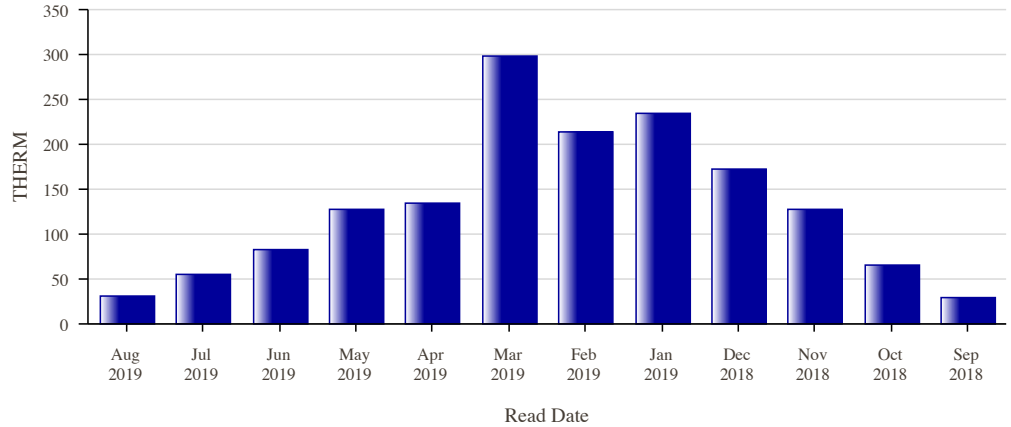

Showing Month 1 to 12 out of 24 Months

Navigation icons: Previous, Next, Page 1, Go, Next, Next

The tables below show your energy usage for the past 24 months. This information may be useful as you look for opportunities to save energy or when you compare offers of energy suppliers. These figures do not include usage for area lighting or other unlimited services.