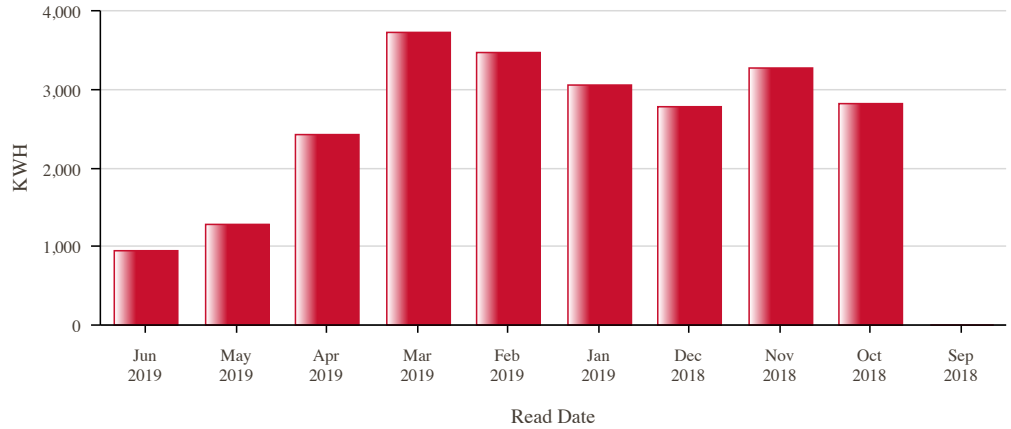

- Select Property Address
- Change My User Profile
- Energy Saving Tips
- Contact Us
- Logout

Usage History

Real Estate Agent Name : Jody L Savage

Property Address : 362 MERIWETHER AVE
BOZEMAN, MT

The tables below show your energy usage for the past 24 months. This information may be useful as you look for opportunities to save energy or when you compare offers of energy suppliers. These figures do not include usage for area lighting or other unlimited services.