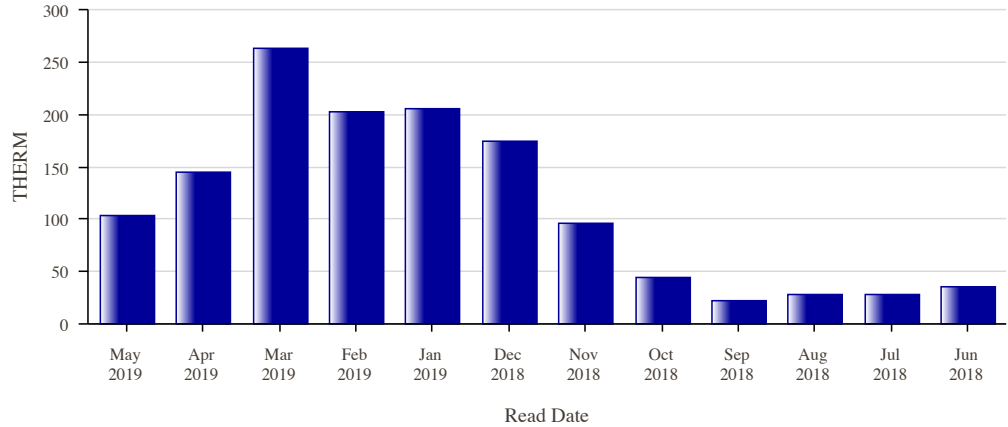

- Select Property Address
- Change My User Profile
- Energy Saving Tips
- Contact Us
- Logout

Usage History

Real Estate Agent Name : Jody L Savage
Property Address : 4649 KIMBERWICKE ST
 BOZEMAN, MT

Show Usage For

Showing Month 1 to 12 out of 24 Months

Navigation icons: Previous, Next, Page 1, Go, Next, Next

The tables below show your energy usage for the past 24 months. This information may be useful as you look for opportunities to save energy or when you compare offers of energy suppliers. These figures do not include usage for area lighting or other unlimited services.