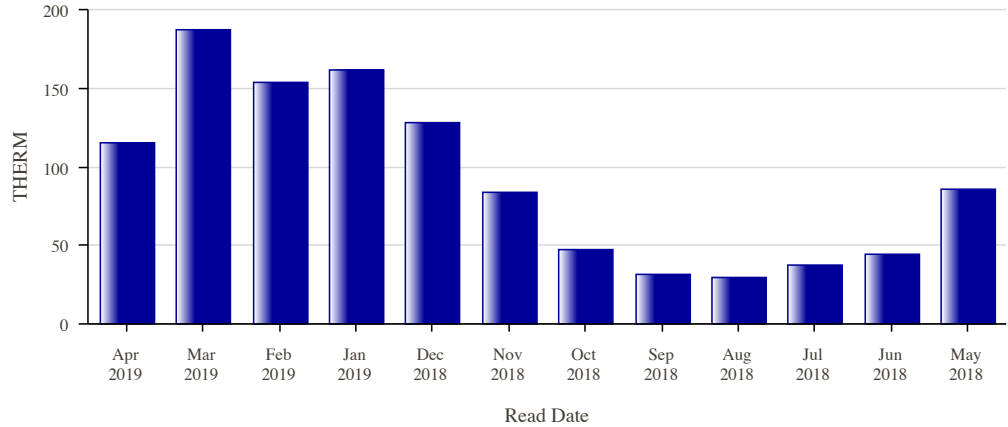

Show Usage For

Showing Month 1 to 12 out of 24 Months

Navigation icons: Previous, Next, Page 1, Go, Next, Next

The tables below show your energy usage for the past 24 months. This information may be useful as you look for opportunities to save energy or when you compare offers of energy suppliers. These figures do not include usage for area lighting or other unlimited services.