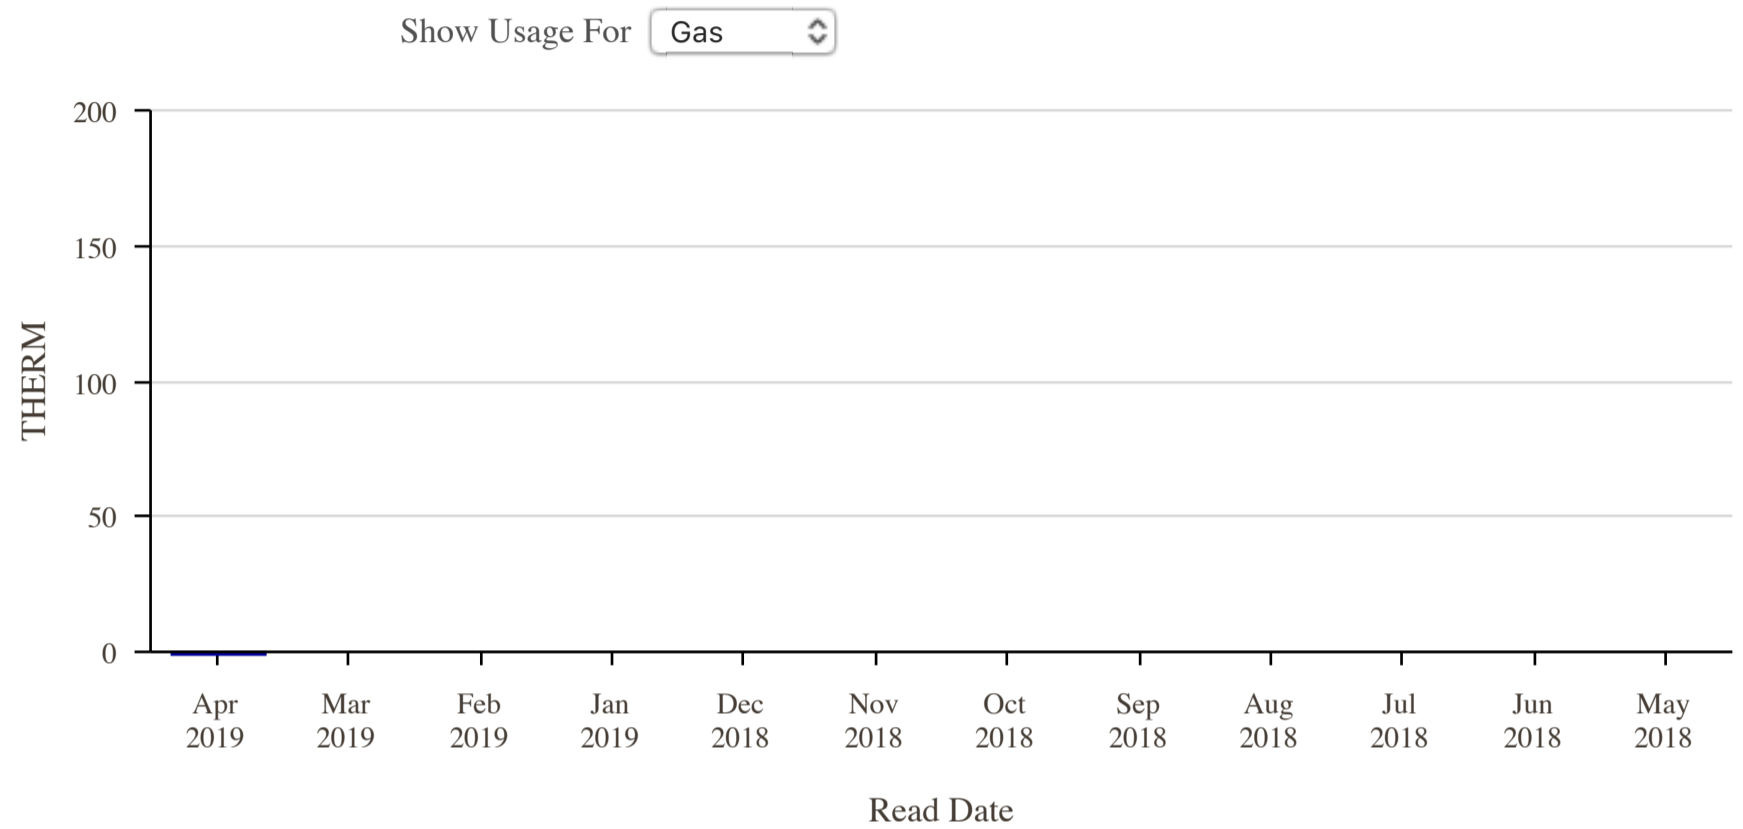

- Select Property Address
- Change My User Profile
- Energy Saving Tips
- Contact Us
- Logout

Usage History

Real Estate Agent Name : Jody L Savage

Property Address : 215 E BEALL ST
BOZEMAN, MT

Showing Month 1 to 12 out of 24 Months

The tables below show your energy usage for the past 24 months. This information may be useful as you look for opportunities to save energy or when you compare offers of energy suppliers. These figures do not include usage for area lighting or other unlimited services.

Year	2019					2018						
Month	Apr	Mar	Feb	Jan	Dec	Nov	Oct	Sep	Aug	Jul	Jun	May
Usage (THERM)	59.0	71.0	148.0	102.0	92.0	64.0	39.0	18.0	18.0	26.0	30.0	72.0
Demand	0.0	0.0	0.0	0.0	0.0	0.0	0.0	0.0	0.0	0.0	0.0	0.0
$ Billed	44.4	47.44	101.48	71.88	66.16	47.66	31.85	18.36	18.27	23.45	26.42	56.07
No. Days	29	15	32	31	32	30	34	29	33	29	30	32
Year	2018					2017						
Month	Apr	Mar	Feb	Jan	Dec	Nov	Oct	Sep	Aug	Jul	Jun	May
Usage (THERM)	81.0	110.0	89.0	122.0	86.0	56.0	40.0	17.0	11.0	21.0	36.0	59.0
Demand	0.0	0.0	0.0	0.0	0.0	0.0	0.0	0.0	0.0	0.0	0.0	0.0
$ Billed	60.08	81.56	66.96	93.58	68.29	46.94	35.79	18.36	13.97	20.39	30.68	46.13
No. Days	29	29	28	33	30	29	32	29	31	31	31	29