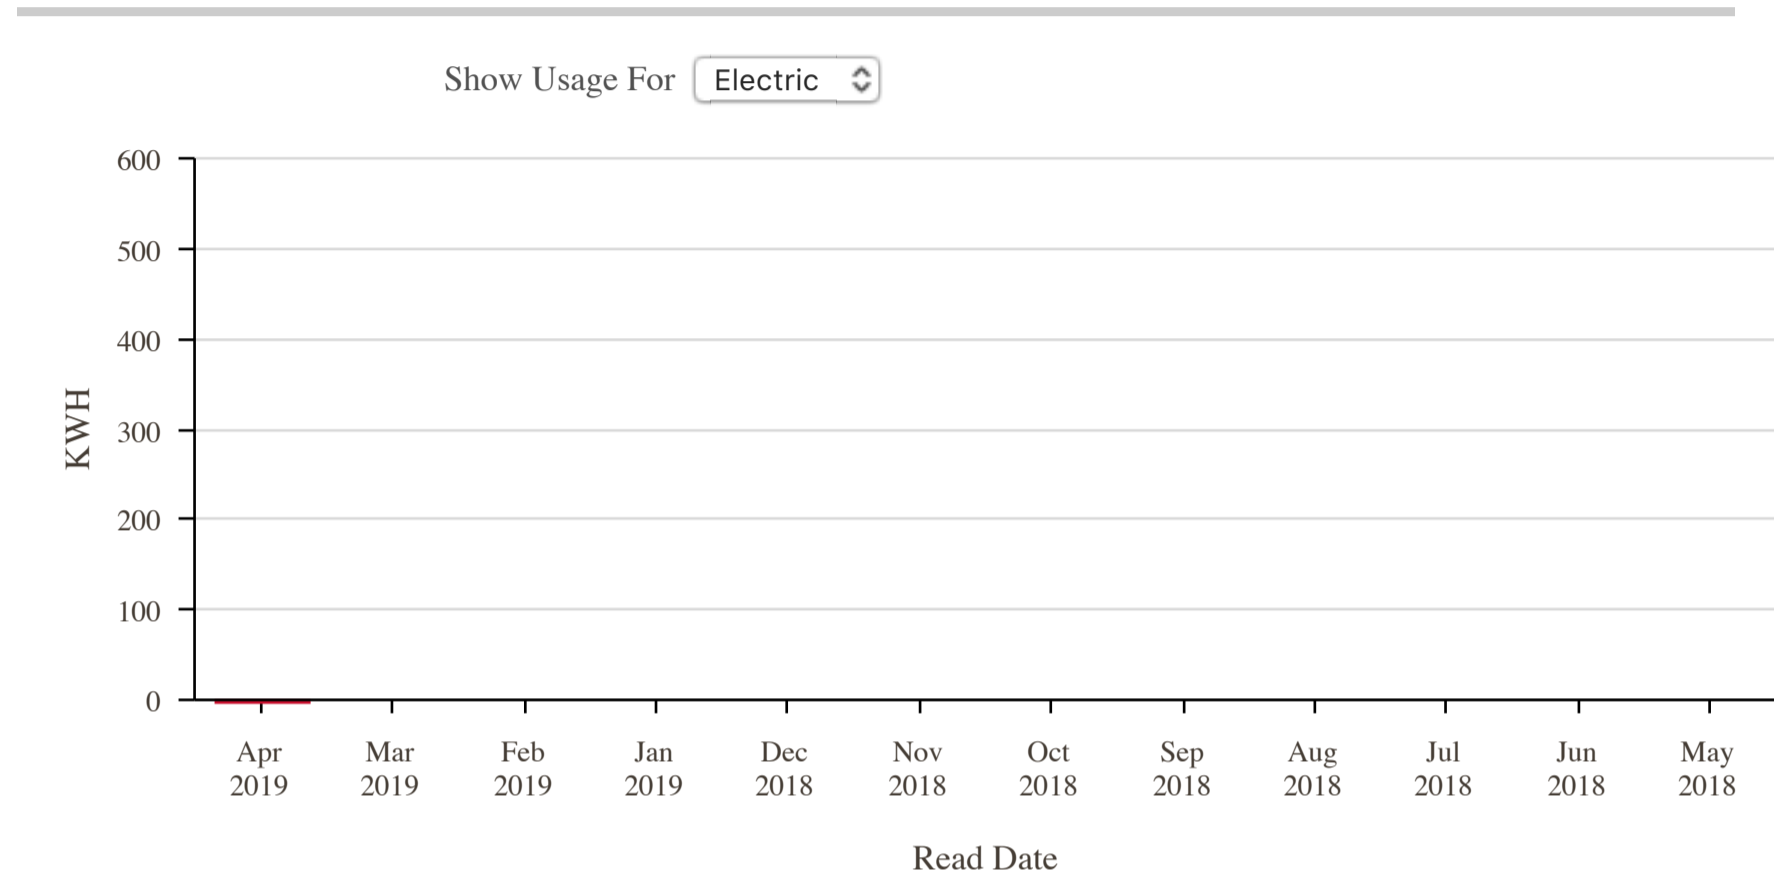

### Usage History

Real Estate Agent Name : Jody L Savage

Property Address : 215 E BEALL ST  
BOZEMAN, MT

Showing Month 1 to 12 out of 24 Months

The tables below show your energy usage for the past 24 months. This information may be useful as you look for opportunities to save energy or when you compare offers of energy suppliers. These figures do not include usage for area lighting or other unlimited services.