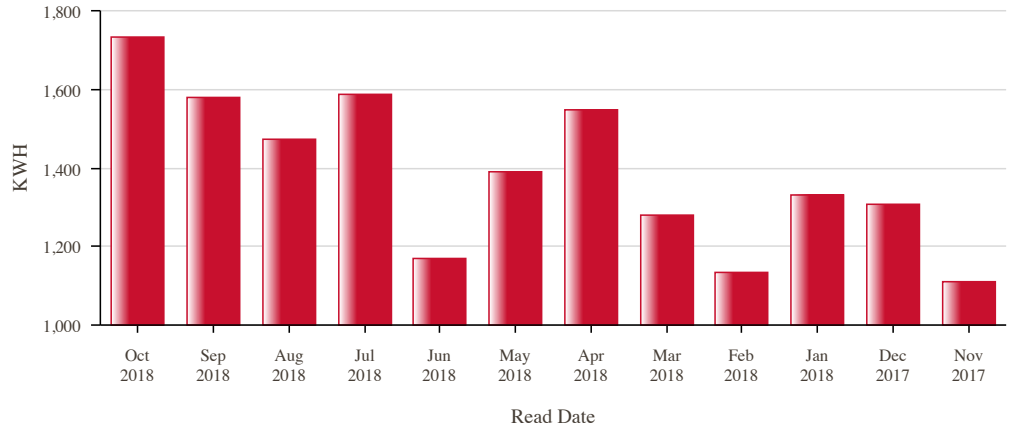

Showing Month 1 to 12 out of 24 Months

Navigation icons: Previous, Next, Page 1, Go, Next, Next

The tables below show your energy usage for the past 24 months. This information may be useful as you look for opportunities to save energy or when you compare offers of energy suppliers. These figures do not include usage for area lighting or other unlimited services.