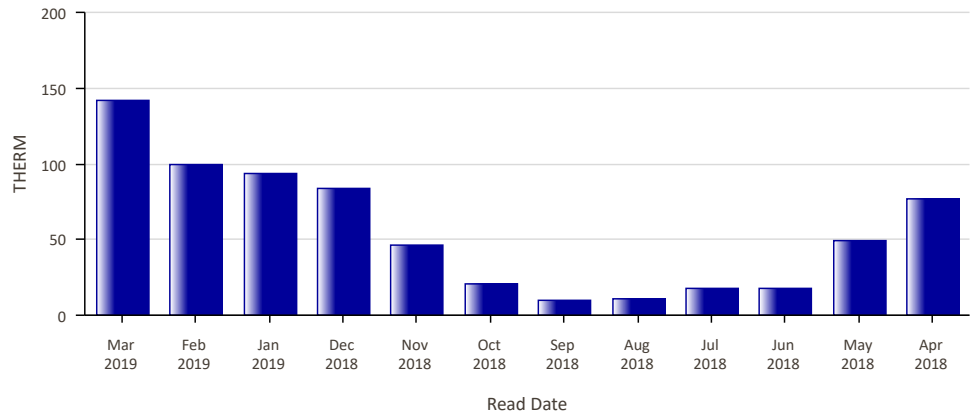

Show Usage For Gas ▼

Showing Month 1 to 12 out of 24 Months

⏪ ⏩ 1 Go ⏪ ⏩

The tables below show your energy usage for the past 24 months. This information may be useful as you look for opportunities to save energy or when you compare offers of energy suppliers. These figures do not include usage for area lighting or other unlimited services.