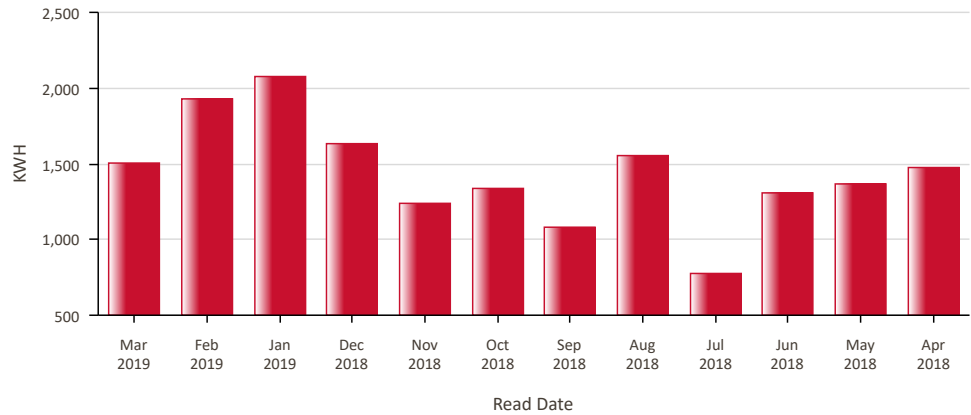

Show Usage For Electric ▾

Showing Month 1 to 12 out of 24 Months

⏪ ⏩ 1 Go ⏪ ⏩

The tables below show your energy usage for the past 24 months. This information may be useful as you look for opportunities to save energy or when you compare offers of energy suppliers. These figures do not include usage for area lighting or other unlimited services.