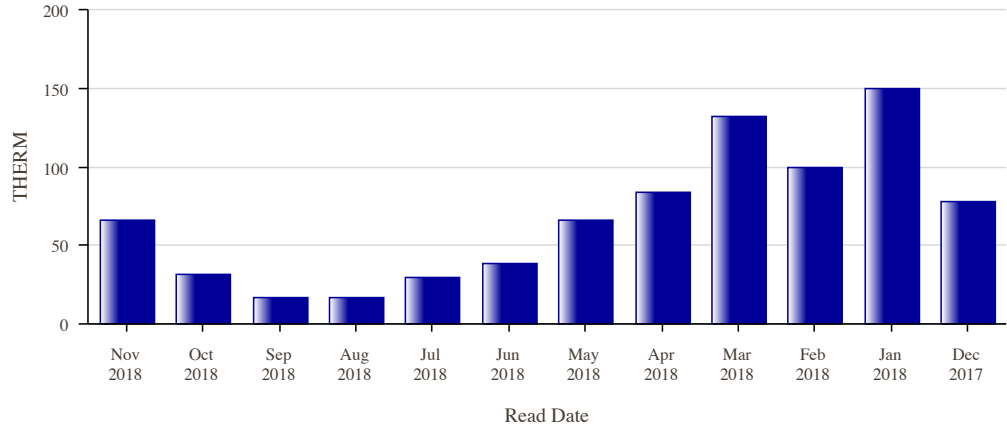

Show Usage For

Showing Month 1 to 12 out of 24 Months

Navigation icons: Previous, Next, Page 1, Go, Next, Next

The tables below show your energy usage for the past 24 months. This information may be useful as you look for opportunities to save energy or when you compare offers of energy suppliers. These figures do not include usage for area lighting or other unlimited services.