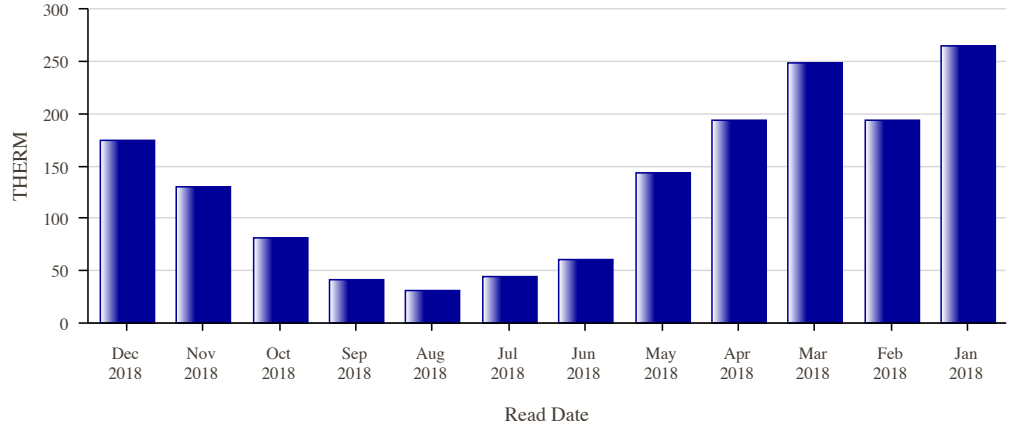

- Select Property Address
- Change My User Profile
- Energy Saving Tips
- Contact Us
- Logout

Usage History

Real Estate Agent Name : Jody L Savage
Property Address : 409 S 11TH AVE GMTR
 BOZEMAN, MT

Showing Month 1 to 12 out of 24 Months
 1 Go

The tables below show your energy usage for the past 24 months. This information may be useful as you look for opportunities to save energy or when you compare offers of energy suppliers. These figures do not include usage for area lighting or other unlimited services.