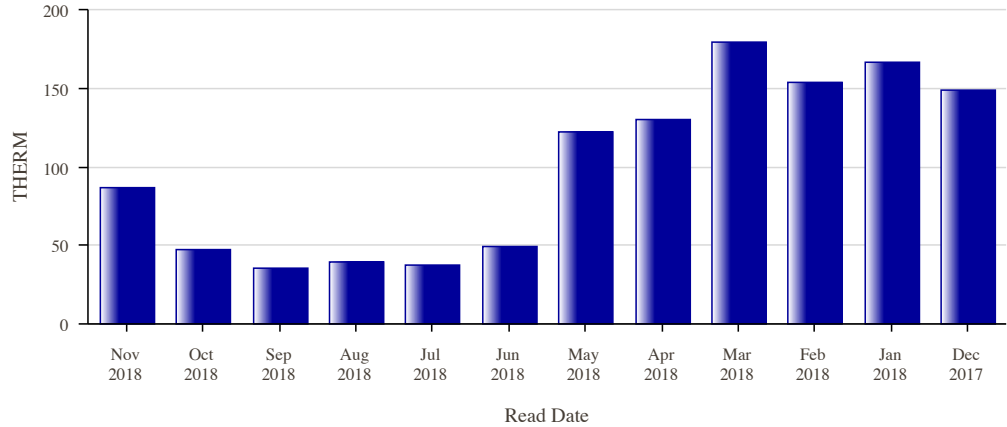

Showing Month 1 to 12 out of 24 Months

Navigation icons: Previous, Next, Page 1, Go, Next, Next

The tables below show your energy usage for the past 24 months. This information may be useful as you look for opportunities to save energy or when you compare offers of energy suppliers. These figures do not include usage for area lighting or other unlimited services.