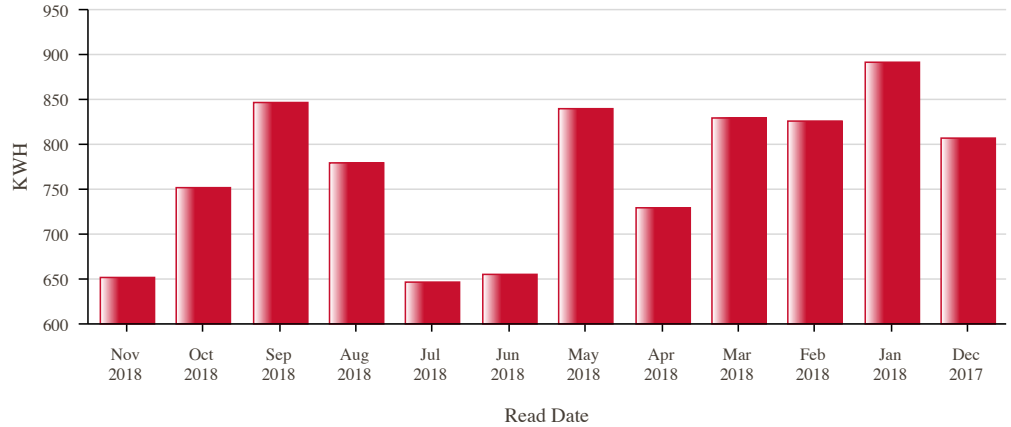

Showing Month 1 to 12 out of 24 Months

⏪
⏩

Go
⏴
⏵

The tables below show your energy usage for the past 24 months. This information may be useful as you look for opportunities to save energy or when you compare offers of energy suppliers. These figures do not include usage for area lighting or other unlimited services.