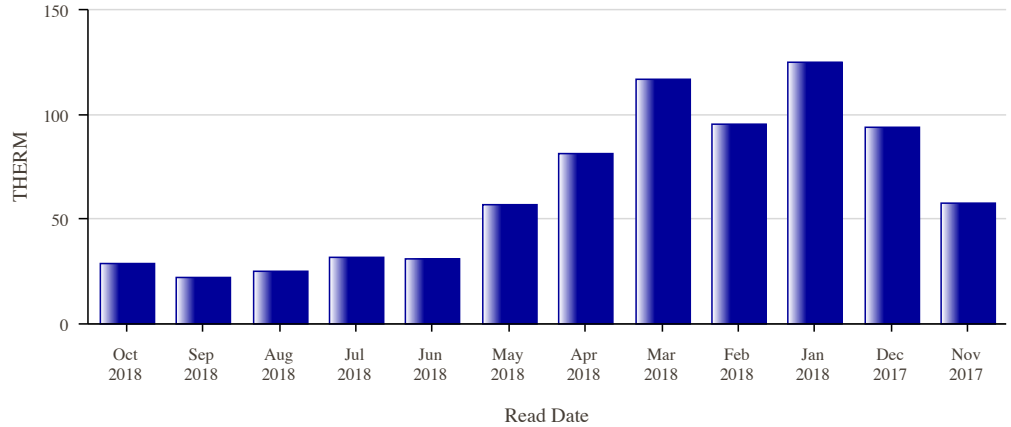

- Select Property Address
- Change My User Profile
- Energy Saving Tips
- Contact Us
- Logout

Usage History

Real Estate Agent Name : Jody L Savage
Property Address : 77 MERIWETHER AVE
 BOZEMAN, MT

Show Usage For

Showing Month 1 to 12 out of 24 Months

Navigation icons: Previous, Next, Page 1, Go, Next, Next

The tables below show your energy usage for the past 24 months. This information may be useful as you look for opportunities to save energy or when you compare offers of energy suppliers. These figures do not include usage for area lighting or other unlimited services.