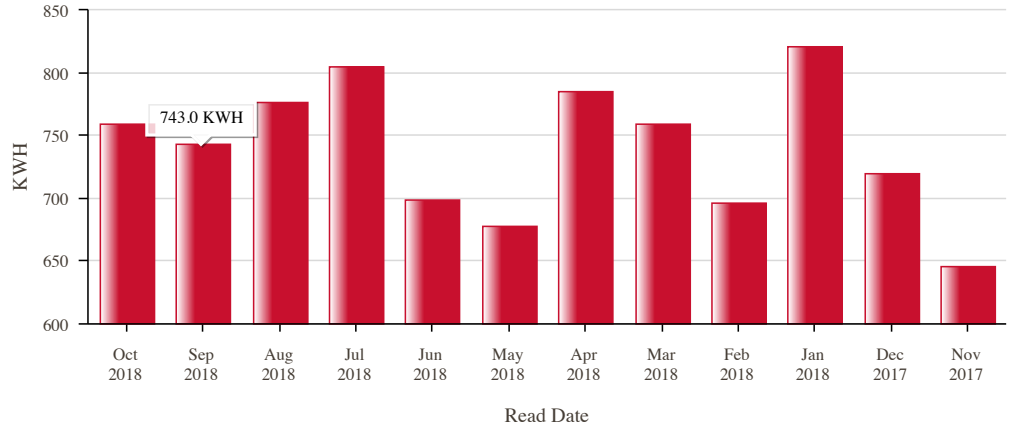

- Select Property Address
- Change My User Profile
- Energy Saving Tips
- Contact Us
- Logout

Usage History

Real Estate Agent Name : Jody L Savage
 Property Address : 77 MERIWETHER AVE
 BOZEMAN, MT

Show Usage For Electric

Showing Month 1 to 12 out of 24 Months
⏪ ⏩ 1 Go ⏪ ⏩

The tables below show your energy usage for the past 24 months. This information may be useful as you look for opportunities to save energy or when you compare offers of energy suppliers. These figures do not include usage for area lighting or other unlimited services.