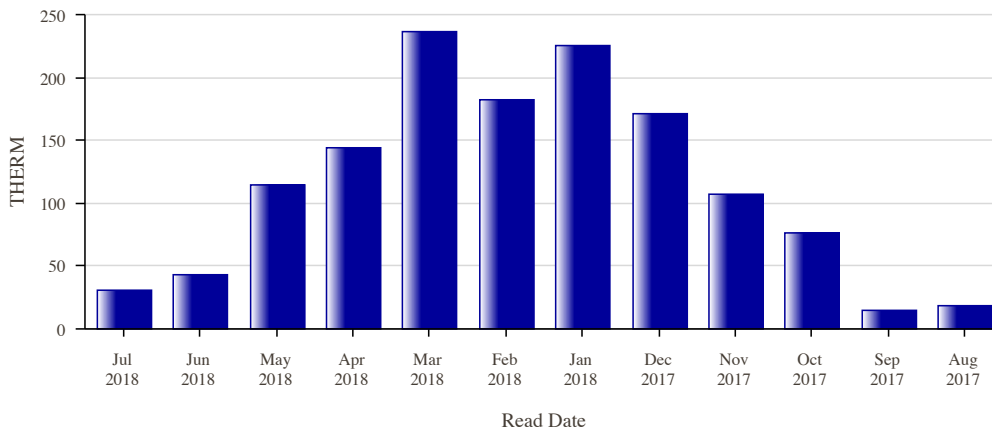

Emergency? 24/7 Service // (888) 467-2669 (MT) (800) 245-6977 (SD/NE)

- Account Services
- Save Energy & Money
- Environment
- Safety
- Community Works
- Our Company

- Select Property Address
- Change My User Profile
- Energy Saving Tips
- Contact Us
- Logout

Usage History

Real Estate Agent Name : Jody L Savage
Property Address : 221 S 9TH AVE
 BOZEMAN, MT

Show Usage For Gas

Showing Month 1 to 12 out of 24 Months

⏪
⏩

Go
⏴
⏵

The tables below show your energy usage for the past 24 months. This information may be useful as you look for opportunities to save energy or when you compare offers of energy suppliers. These figures do not include usage for area lighting or other unlimited services.