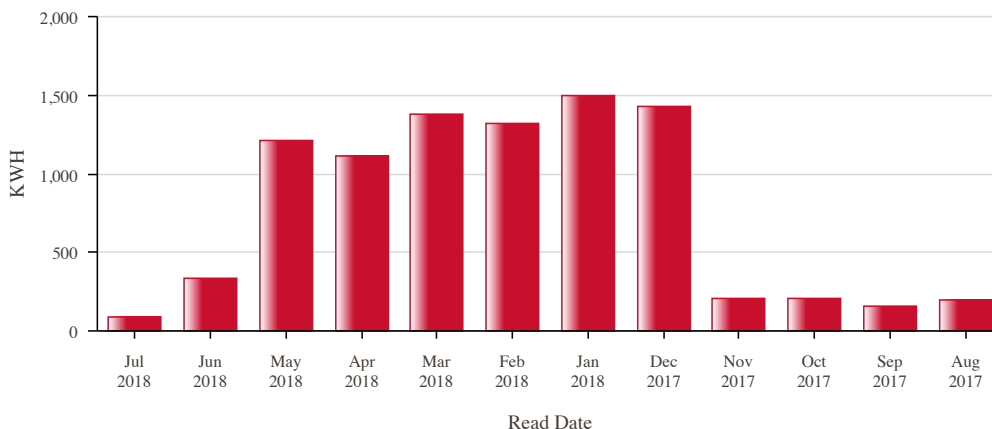

Usage History

Real Estate Agent Name : Jody L Savage
Property Address : 221 S 9TH AVE
BOZEMAN, MT

Show Usage For

Showing Month 1 to 12 out of 24 Months

Navigation icons: Previous, Next, Page 1, Go, Next, Next

The tables below show your energy usage for the past 24 months. This information may be useful as you look for opportunities to save energy or when you compare offers of energy suppliers. These figures do not include usage for area lighting or other unlimited services.

Year	2018							2017				
Month	Jul	Jun	May	Apr	Mar	Feb	Jan	Dec	Nov	Oct	Sep	Aug
Usage (KWh)	86.0	337.0	1213.0	1112.0	1380.0	1324.0	1496.0	1425.0	207.0	207.0	154.0	198.0
Demand	0.0	0.0	0.0	0.0	0.0	0.0	0.0	0.0	0.0	0.0	0.0	0.0
$ Billed	13.78	42.19	141.27	130.2	159.57	154.04	173.37	164.99	27.41	27.33	21.35	26.25
No. Days	31	30	29	32	29	28	31	32	29	29	32	30
Year	2017							2016				
Month	Jul	Jun	May	Apr	Mar	Feb	Jan	Dec	Nov	Oct	Sep	Aug
Usage (KWh)	151.0	169.0	167.0	1105.0	1317.0	1515.0	1482.0	1409.0	315.0	209.0	156.0	188.0
Demand	0.0	0.0	0.0	0.0	0.0	0.0	0.0	0.0	0.0	0.0	0.0	0.0
$ Billed	21.01	23.14	22.99	128.01	151.79	178.19	171.0	161.7	40.28	28.54	22.65	26.27
No. Days	30	33	29	29	28	32	31	32	30	28	33	29