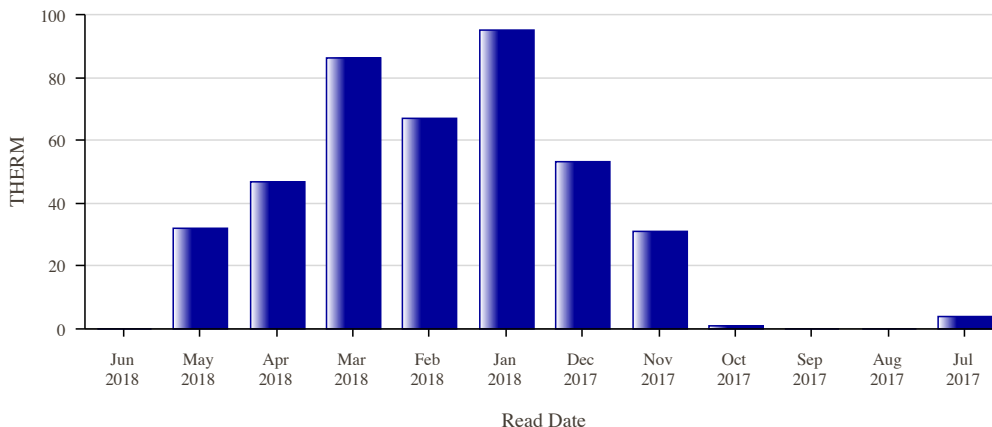

Emergency? 24/7 Service // (888) 467-2669 (MT) (800) 245-6977 (SD/NE)

- Account Services
- Save Energy & Money
- Environment
- Safety
- Community Works
- Our Company

- Select Property Address
- Change My User Profile
- Energy Saving Tips
- Contact Us
- Logout

Usage History

Real Estate Agent Name : Jody L Savage
Property Address : 519 N 19TH AVE
 BOZEMAN, MT

Show Usage For

Showing Month 1 to 12 out of 24 Months

Navigation icons: Previous, Next, Page 1, Go, Next, Next

The tables below show your energy usage for the past 24 months. This information may be useful as you look for opportunities to save energy or when you compare offers of energy suppliers. These figures do not include usage for area lighting or other unlimited services.