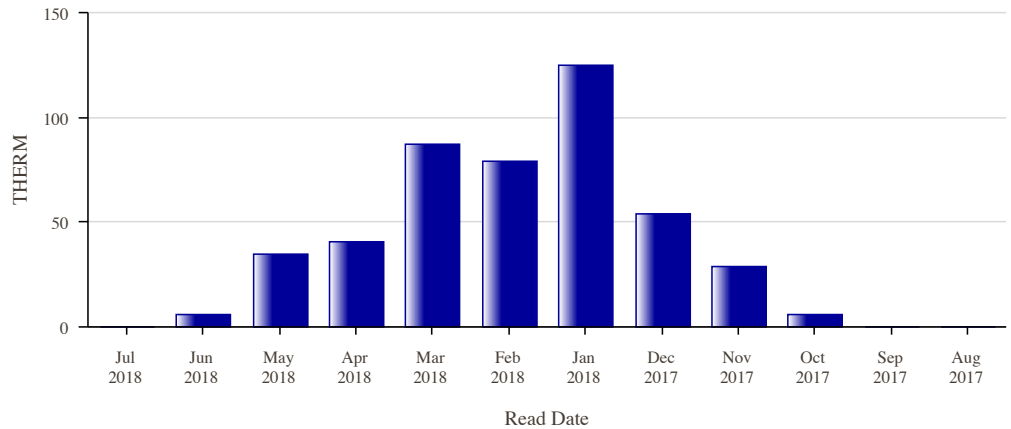

Usage History

Real Estate Agent Name : Jody L Savage
Property Address : 521 N 19TH AVE
BOZEMAN, MT

Show Usage For