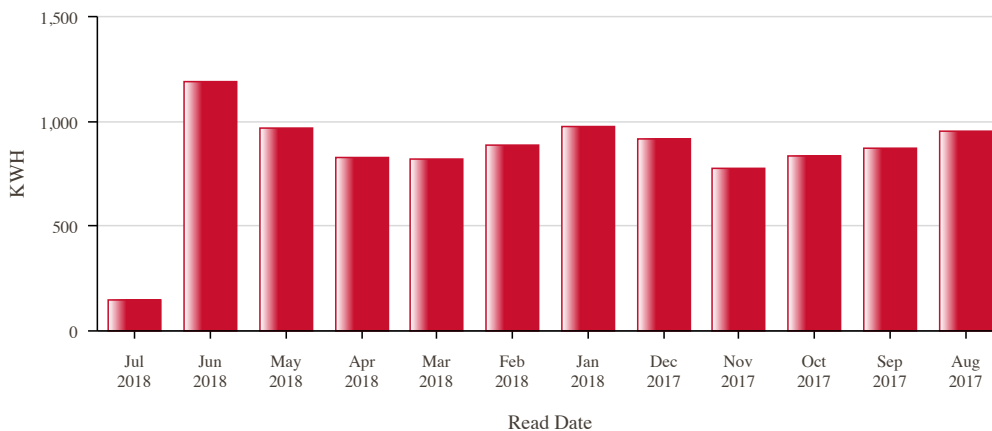

**Emergency? 24/7 Service // (888) 467-2669 (MT) (800) 245-6977 (SD/NE)**

- Account Services
- Save Energy & Money
- Environment
- Safety
- Community Works
- Our Company

- Select Property Address
- Change My User Profile
- Energy Saving Tips
- Contact Us
- Logout

### Usage History

**Real Estate Agent Name :** Jody L Savage  
**Property Address :** 521 N 19TH AVE  
 BOZEMAN, MT

Show Usage For

Showing Month 1 to 12 out of 24 Months

Navigation icons: Previous, Next, Page 1, Go, Next, Next

The tables below show your energy usage for the past 24 months. This information may be useful as you look for opportunities to save energy or when you compare offers of energy suppliers. These figures do not include usage for area lighting or other unlimited services.