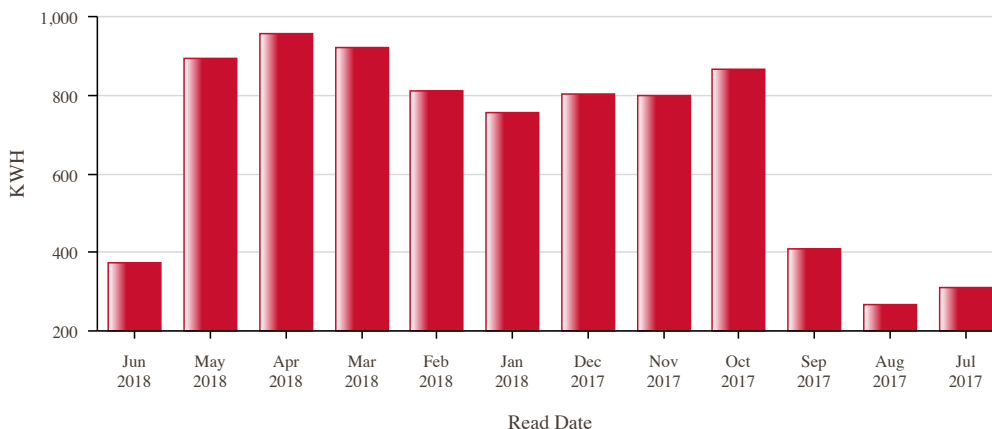

**Emergency? 24/7 Service // (888) 467-2669 (MT) (800) 245-6977 (SD/NE)**

- Account Services
- Save Energy & Money
- Environment
- Safety
- Community Works
- Our Company

- Select Property Address
- Change My User Profile
- Energy Saving Tips
- Contact Us
- Logout

### Usage History

**Real Estate Agent Name :** Jody L Savage  
**Property Address :** 519 N 19TH AVE  
 BOZEMAN, MT

Show Usage For

Showing Month 1 to 12 out of 24 Months

Navigation icons: Previous, Next, Page 1, Go, Next, Next

The tables below show your energy usage for the past 24 months. This information may be useful as you look for opportunities to save energy or when you compare offers of energy suppliers. These figures do not include usage for area lighting or other unlimited services.